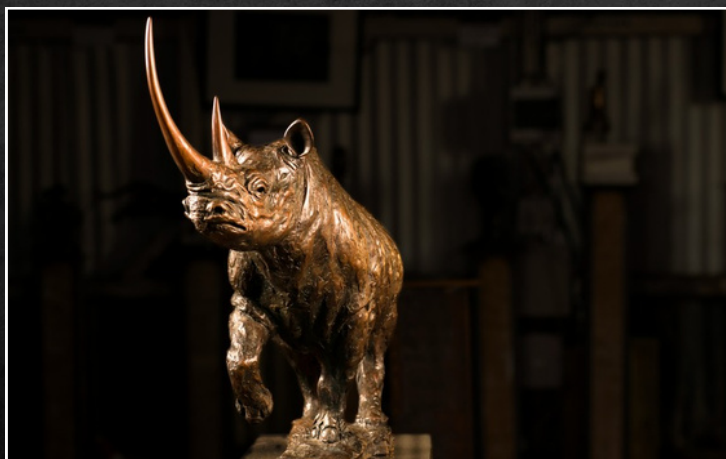

netherwood

THE
PLATFORM GALLERY

LOT #5
HATARI
ALLEN HALLETT

BRONZE
LIMITED EDITION OF 9
74 X 20 X 45 CM

[(CLICK TO VIEW ONLINE)](#)