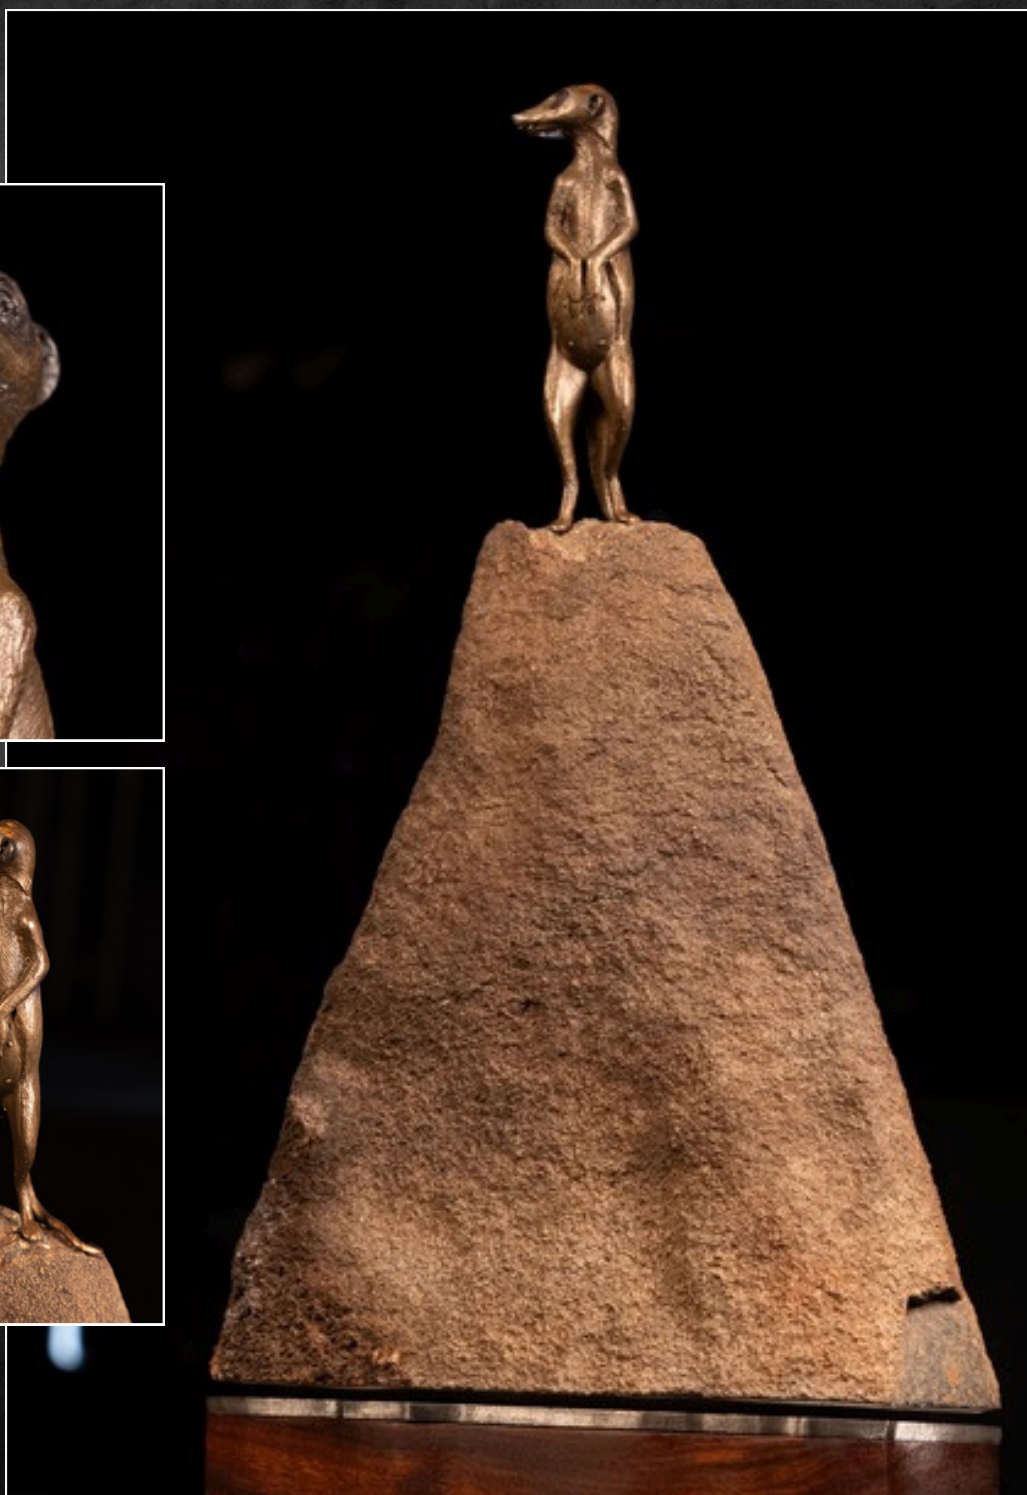

netherwood

THE PLATFORM GALLERY

LOT #22
MEERKAT
PETER HALL

BRONZE
LIMITED EDITION OF 42

[(CLICK TO VIEW ONLINE)](#)