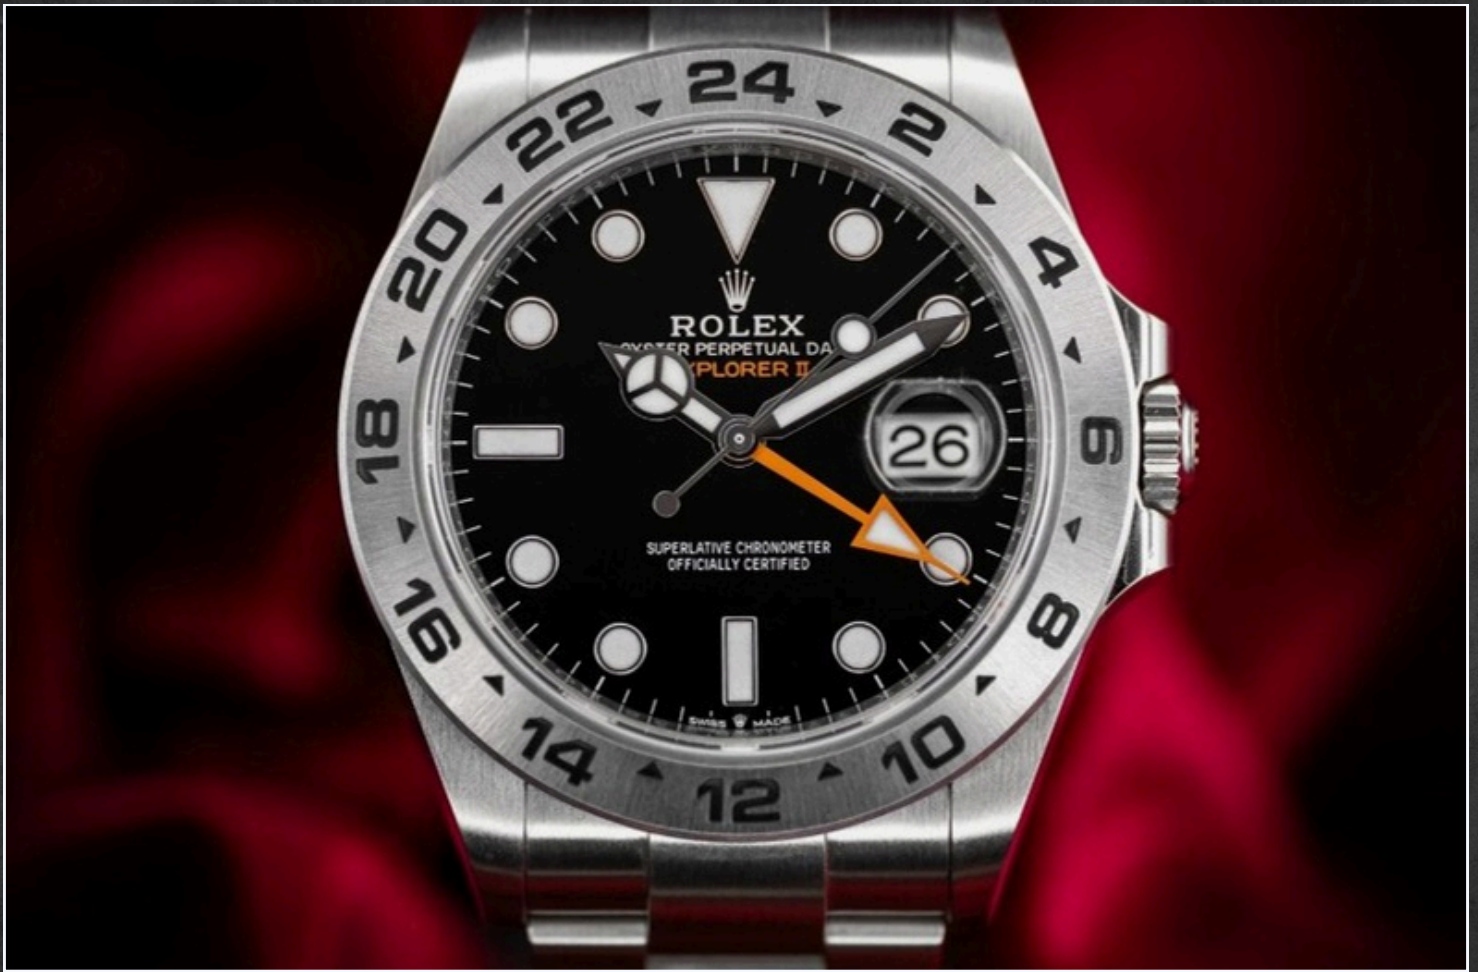

netherwood

THE PLATFORM GALLERY

LOT #45
LLOYD LIVES ON

LUKE FALCONER

BRONZE
LIMITED EDITION OF 14
74 X 54 X 50 CM

[\(CLICK TO VIEW ONLINE\)](#)

netherwood

THE PLATFORM GALLERY