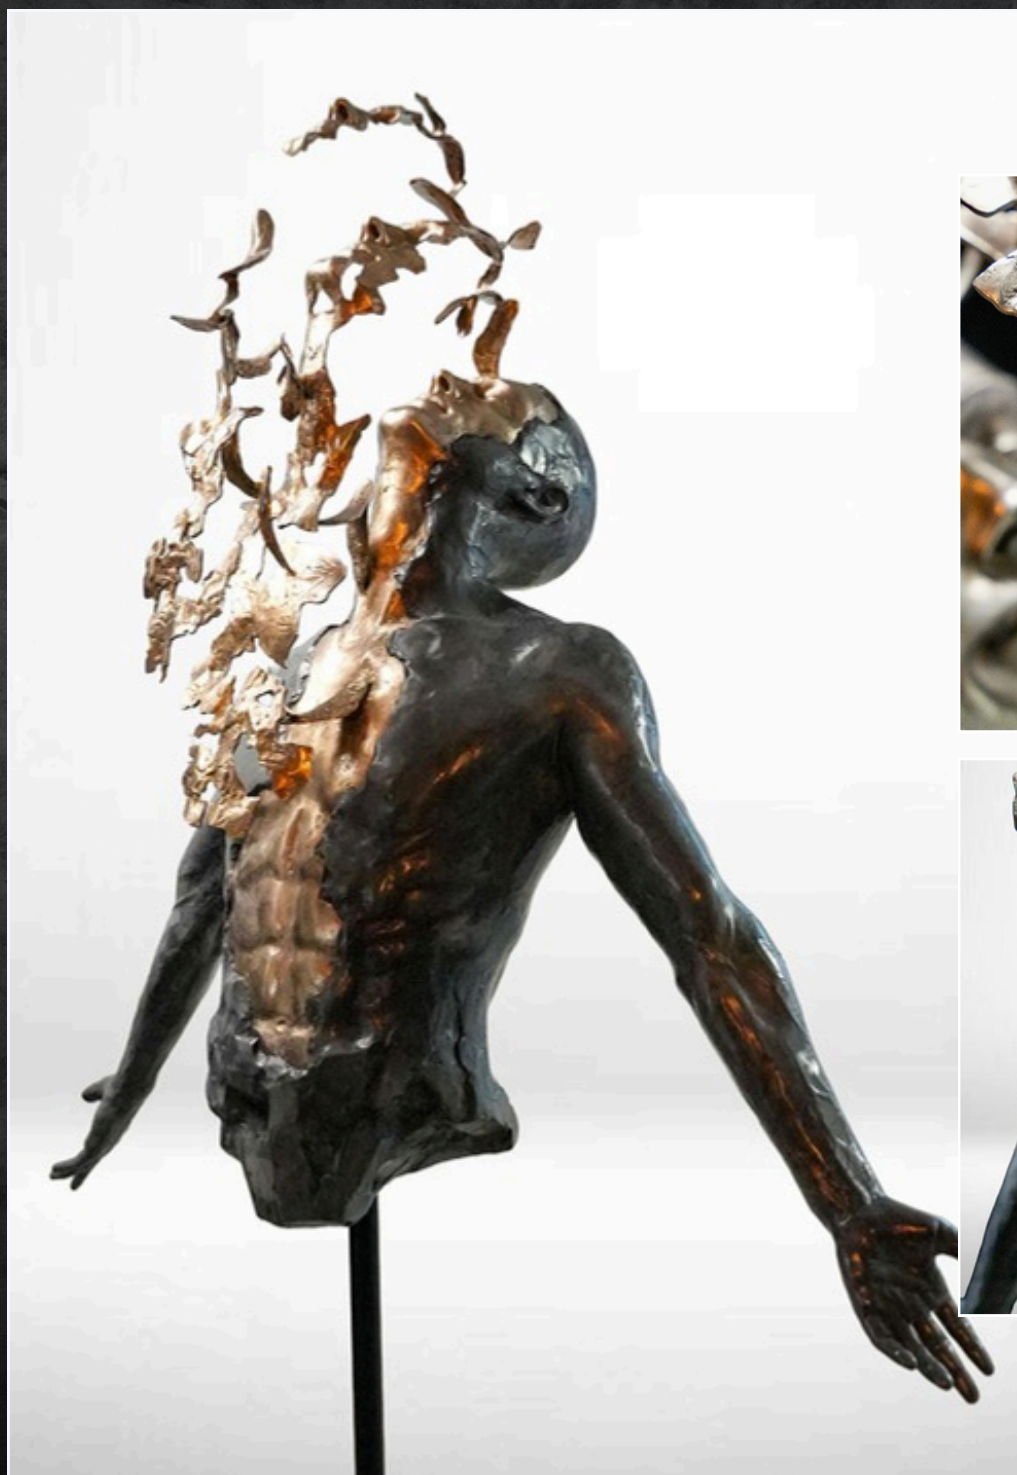

netherwood

THE
PLATFORM GALLERY

LOT #38
TRANSCENDENCE

JAMES COOK

BRONZE AND CEMENT
LIMITED EDITION OF 12
189 X 135 X 66 CM

[(CLICK TO VIEW ONLINE)](#)