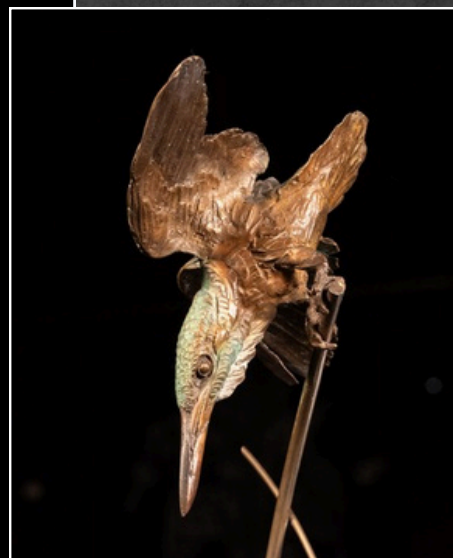

netherwood

THE
PLATFORM GALLERY

LOT #32
KINGFISHER
RORY COX

BRONZE
LIMITED EDITION OF 20
43 X 20 X 18 CM

[(CLICK TO VIEW ONLINE)](#)