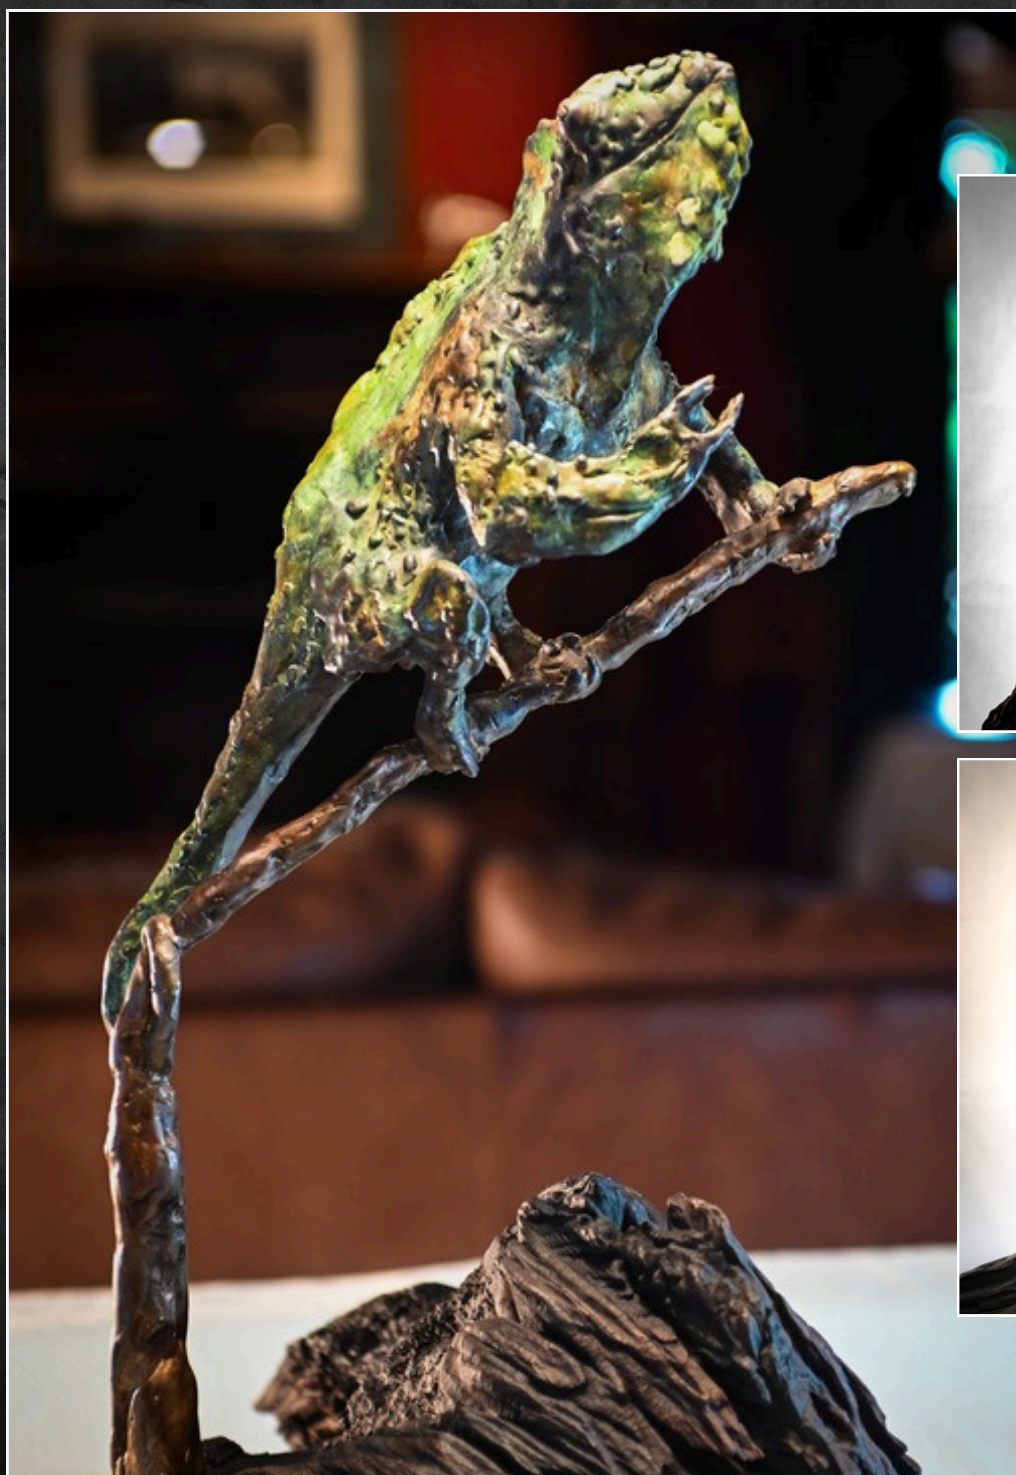

netherwood

THE PLATFORM GALLERY

LOT #11
KARMA CHAMELEON
GRAHAM REX EDMUNDS

BRONZE
LIMITED EDITION OF 15
60 X 50 X 40 CM
[(CLICK TO VIEW ONLINE)](#)