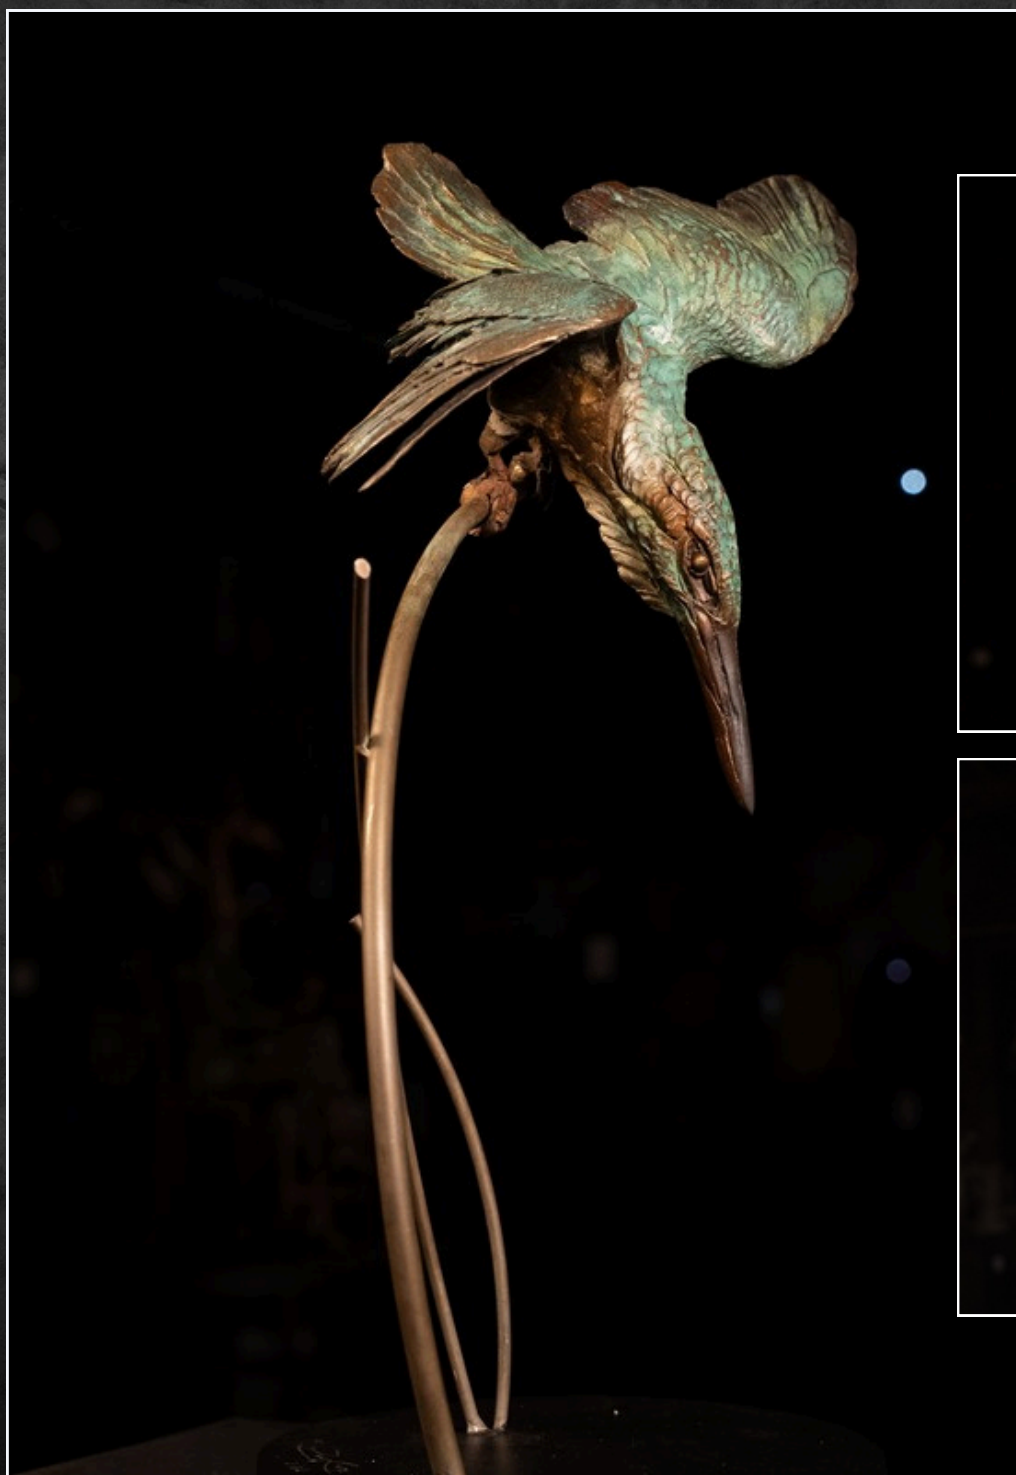

HEIDI CHRISTIE

PHOTOGRAPHIC PRINT
LIMITED EDITION OF 7
120 X 100 X 4 CM

[\(CLICK TO VIEW ONLINE\)](#)

netherwood

THE PLATFORM GALLERY

LOT #31
WILD DOG PENDANT

DAVID BATCHELOR

JEWELRY
9CT GOLD
7.8 GRAMS
[\(CLICK TO VIEW ONLINE\)](#)

netherwood

THE
PLATFORM GALLERY

LOT #32
KINGFISHER
RORY COX

BRONZE
LIMITED EDITION OF 20
43 X 20 X 18 CM

[\(CLICK TO VIEW ONLINE\)](#)

netherwood

THE
PLATFORM GALLERY

LOT #33
FLIGHT
SARAH RICHARDS