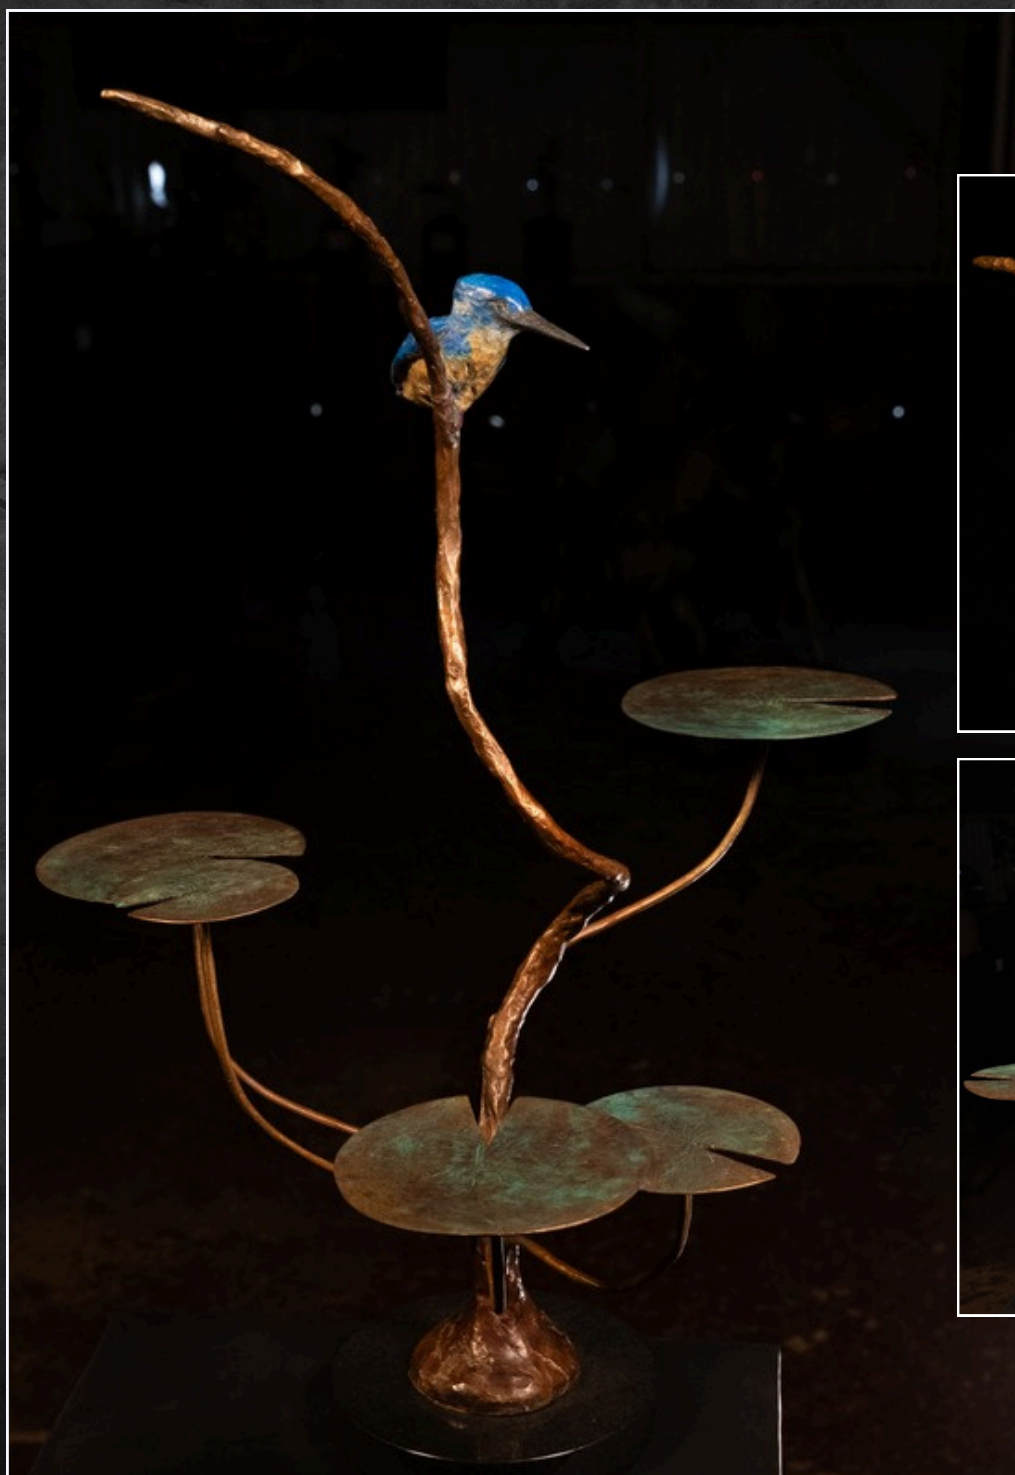

netherwood

THE PLATFORM GALLERY

LOT #45
LLOYD LIVES ON

LUKE FALCONER

BRONZE
LIMITED EDITION OF 14
74 X 54 X 50 CM

[\(CLICK TO VIEW ONLINE\)](#)

netherwood

THE PLATFORM GALLERY