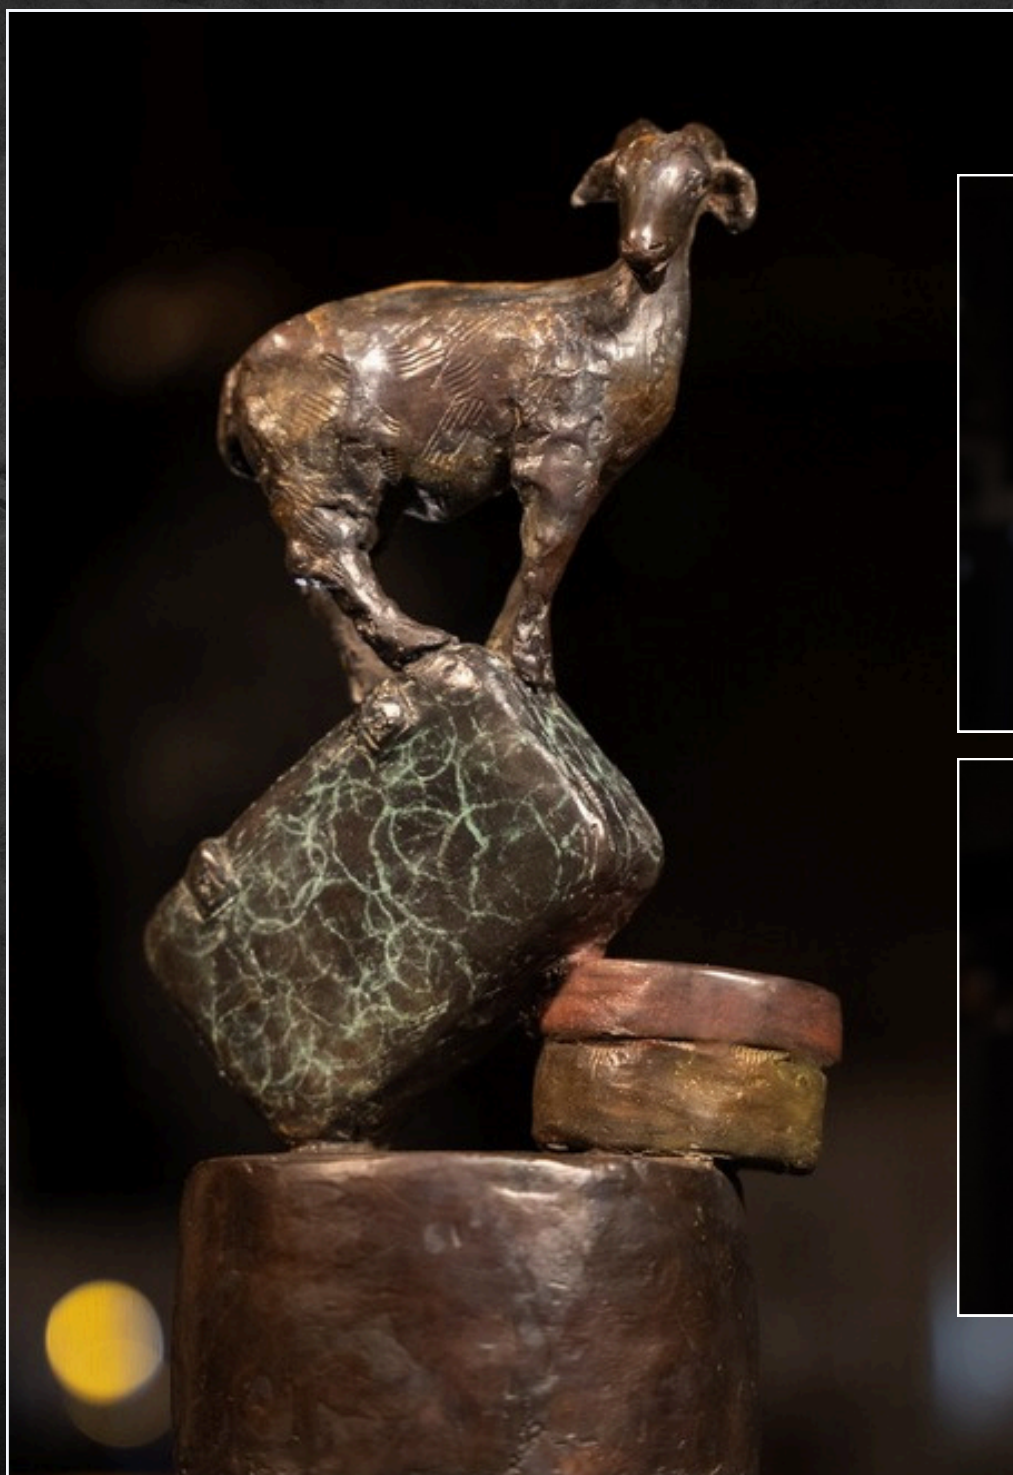

netherwood

THE PLATFORM GALLERY

LOT #15
WHO'S KENSINGTON
NOW, BITCH
LUKE FALCONER

BRONZE
LIMITED EDITION OF 14
24 X 13 X 10 CM

[(CLICK TO VIEW ONLINE)](#)