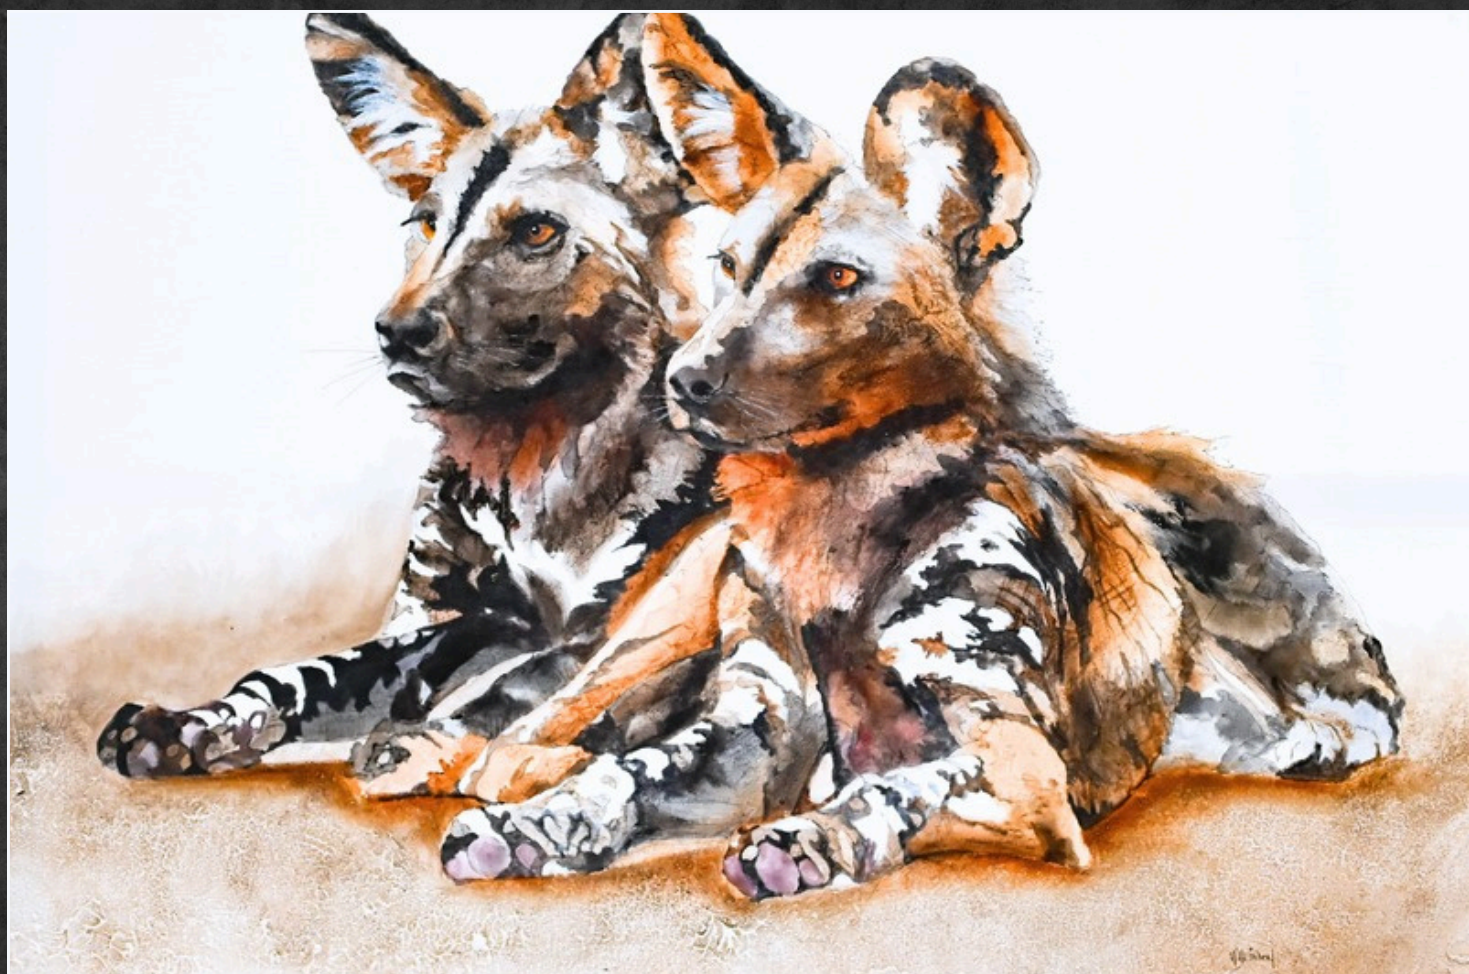

netherwood

THE
PLATFORM GALLERY

LOT #5
HATARI
ALLEN HALLETT

BRONZE
LIMITED EDITION OF 9
74 X 20 X 45 CM

[\(CLICK TO VIEW ONLINE\)](#)

netherwood

THE PLATFORM GALLERY

LOT #6
WILD DOGS '26
DAVID WHIELDON