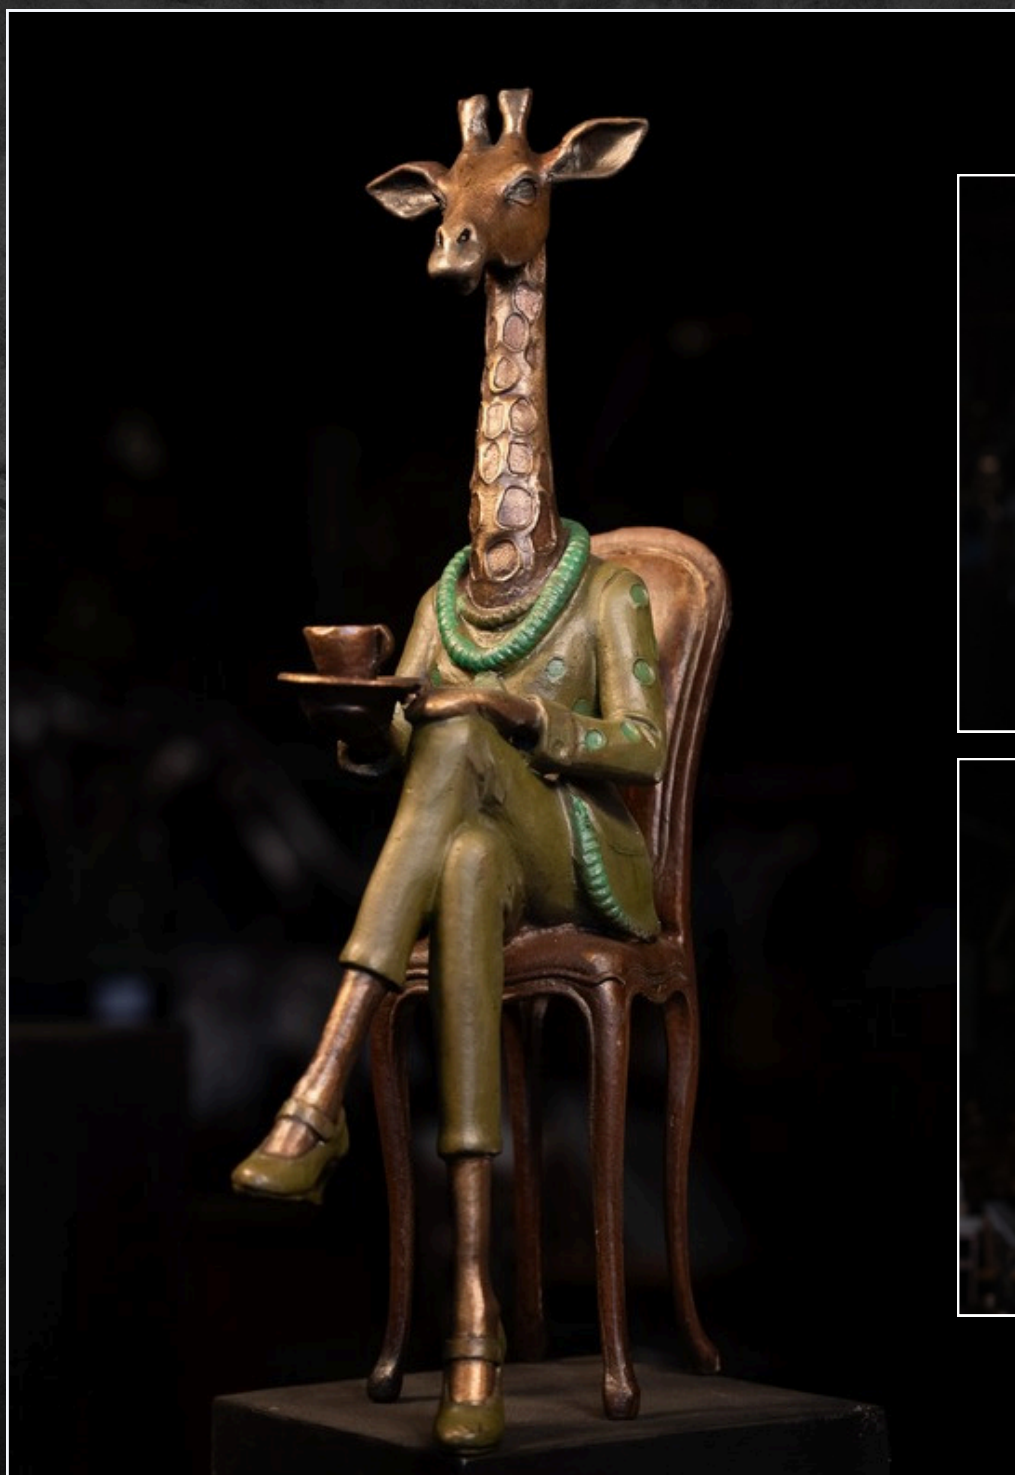

netherwood

THE
PLATFORM GALLERY

LOT #55
GIRAFFE HIGH TEA
CAROL CAULDWELL

BRONZE
LIMITED EDITION OF 35
60 X 30 X 13 CM

[(CLICK TO VIEW ONLINE)](#)