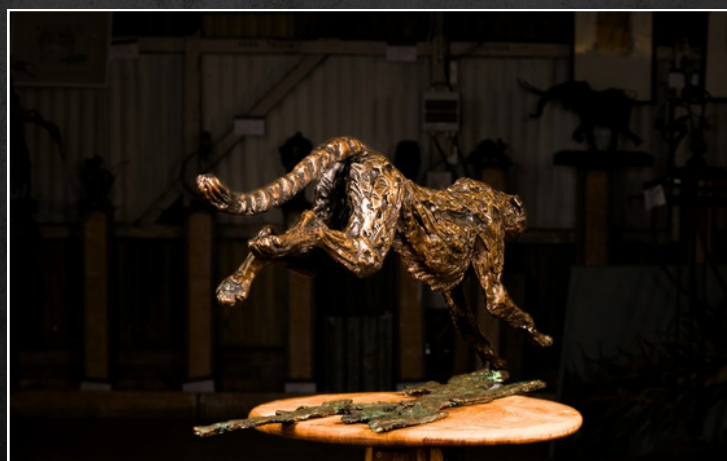

netherwood

THE
PLATFORM GALLERY

LOT #32
KINGFISHER
RORY COX

BRONZE
LIMITED EDITION OF 20
43 X 20 X 18 CM

[\(CLICK TO VIEW ONLINE\)](#)

netherwood

THE
PLATFORM GALLERY

LOT #33
FLIGHT
SARAH RICHARDS