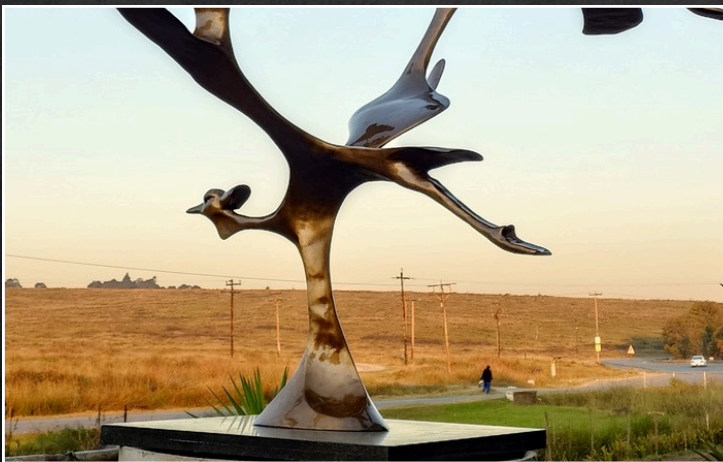

netherwood

THE
PLATFORM GALLERY

**LOT #52
CHORUS**

STEPHEN JOHN WILKINS

BRONZE
LIMITED EDITION OF 12
85 X 78 X 65 CM

[\(CLICK TO VIEW ONLINE\)](#)

netherwood

THE PLATFORM GALLERY