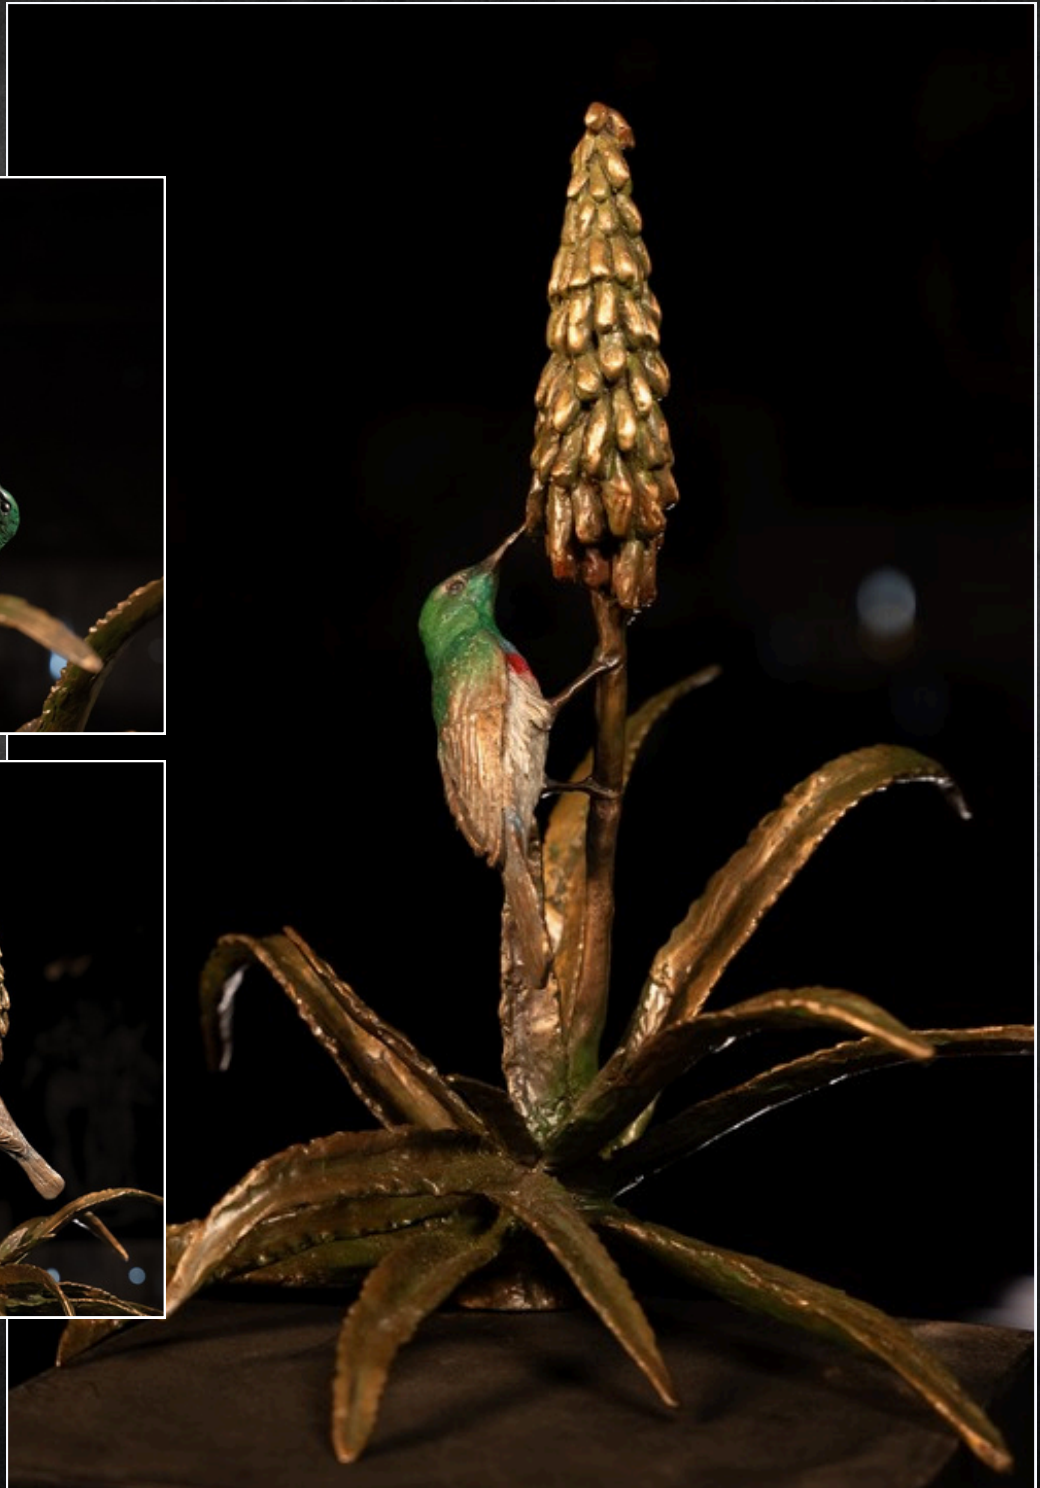

[\(CLICK TO VIEW ONLINE\)](#)

netherwood

THE
PLATFORM GALLERY

LOT #18
DOUBLE COLLARED
SUNBIRD ON ALOE
SARAH RICHARDS

BRONZE
LIMITED EDITION OF 14
33 X 30 X 30 CM
[\(CLICK TO VIEW ONLINE\)](#)

netherwood

THE PLATFORM GALLERY